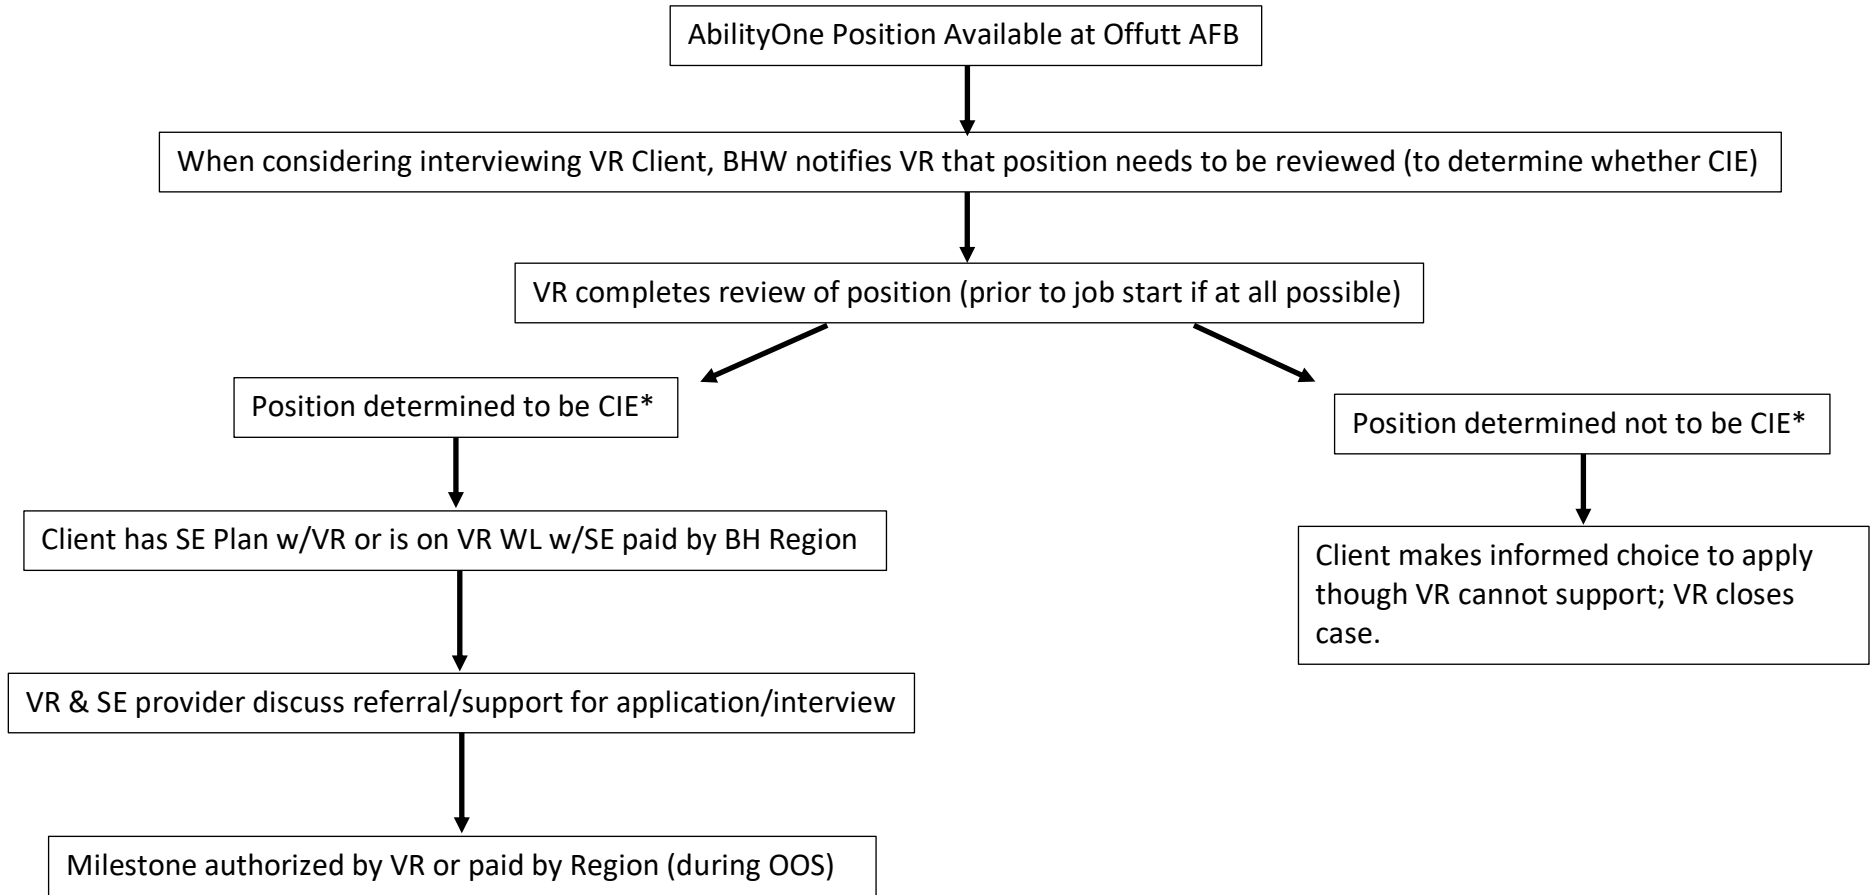

AbilityOne Process- Offutt

- Notes: 1) *All positions at Offutt/BHW/AbilityOne have already been determined to be **Competitive**—wage, benefits
2) Determination is made by VR on a position-by-position basis to determine whether it is **Integrated**

AFB: Air Force Base
VR: Nebraska VR
BH: Behavioral Health

CIE: Competitive Integrated Employment
SE: Supported Employment
WL: Waiting List

BHW: Black Hills Works
OOS: Order of Selection (NE VR)